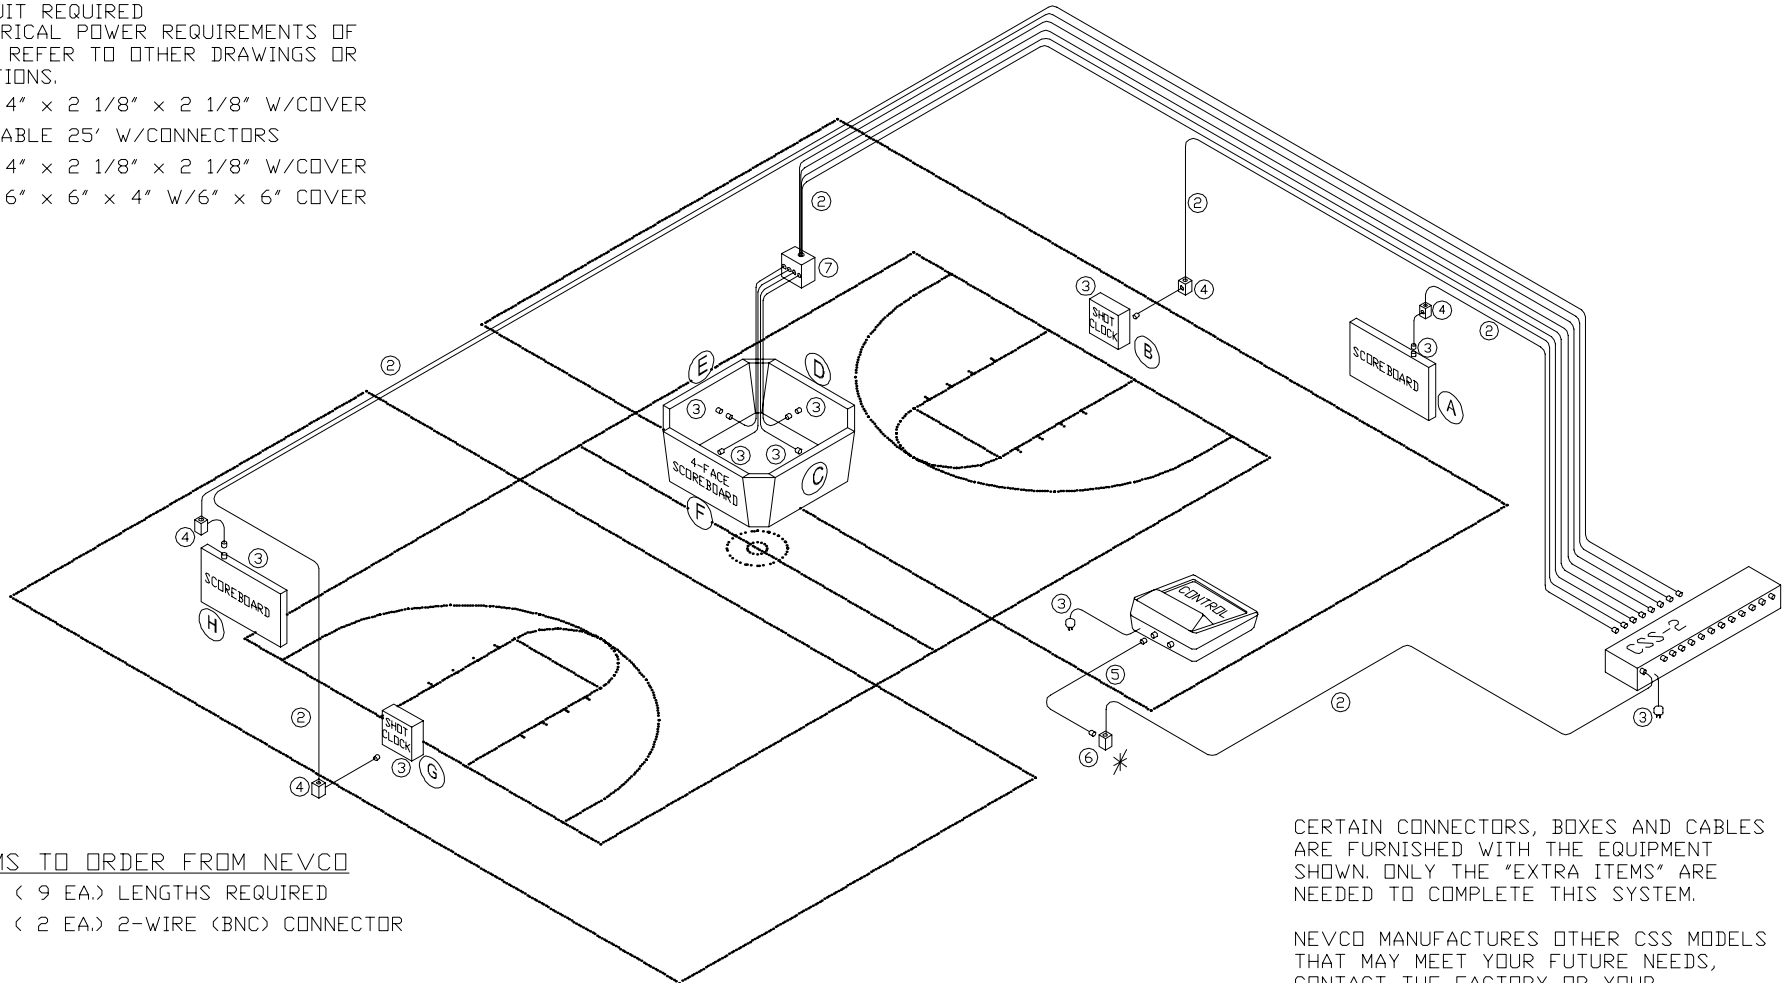

NOTES

1. WALL BOXES MUST BE EARTH GROUNDED TO THE SAME GROUND OR GUARANTEE IS VOID.
2. CONTROL CABLE RG-58/U, 1/4" DIAMETER. IF ANY CABLE LENGTH EXCEEDS 500' CONTACT THE NEVCO FACTORY. CABLE VOLTAGE IS 5 VOLTS. FOR CONDUIT INSTALLATION: 1/2" CONDUIT REQUIRED
3. FOR ELECTRICAL POWER REQUIREMENTS OF EACH ITEM REFER TO OTHER DRAWINGS OR SPECIFICATIONS.
4. WALL BOX 4" x 2 1/8" x 2 1/8" W/COVER
5. CONTROL CABLE 25' W/CONNECTORS
6. WALL BOX 4" x 2 1/8" x 2 1/8" W/COVER
7. WALL BOX 6" x 6" x 4" W/6" x 6" COVER

EXTRA ITEMS TO ORDER FROM NEVCO

2. 009-0084 (9 EA.) LENGTHS REQUIRED
- 210-0008 (2 EA.) 2-WIRE (BNC) CONNECTOR

CERTAIN CONNECTORS, BOXES AND CABLES ARE FURNISHED WITH THE EQUIPMENT SHOWN. ONLY THE "EXTRA ITEMS" ARE NEEDED TO COMPLETE THIS SYSTEM.

NEVCO MANUFACTURES OTHER CSS MODELS THAT MAY MEET YOUR FUTURE NEEDS, CONTACT THE FACTORY OR YOUR REPRESENTATIVE.

BASKETBALL 4-FACE SCOREBOARD, DUAL SCOREBOARD, SHOT CLOCK SET & CSS-2 SYSTEM		 NEVCO SCOREBOARD CO. GREENVILLE, ILLINOIS 62246
DRAWN HW	DATE 10/25/00	
		SHEET 1 OF 1