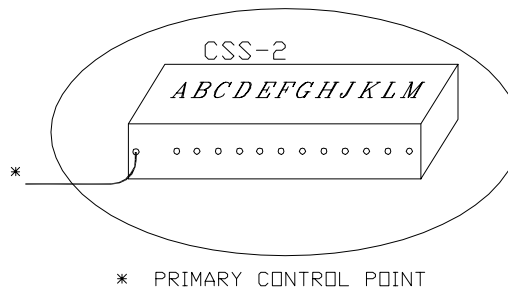

NOTES

1. WALL BOXES MUST BE EARTH GROUNDED TO THE SAME GROUND OR GUARANTEE IS VOID.
2. CONTROL CABLE RG-58/U, 1/4" DIAMETER. IF ANY CABLE LENGTH EXCEEDS 500' CONTACT THE NEVCO FACTORY. CABLE VOLTAGE IS 5 VOLTS. FOR CONDUIT INSTALLATION: 1/2" CONDUIT REQUIRED
3. FOR ELECTRICAL POWER REQUIREMENTS OF EACH ITEM REFER TO OTHER DRAWINGS OR SPECIFICATIONS.
4. WALL BOX 4" x 2 1/8" x 2 1/8" W/COVER
5. CONTROL CABLE 25' W/CONNECTORS
6. WALL BOX 4" x 2 1/8" x 2 1/8" W/COVER
7. WALL BOX 6" x 6" x 4" W/6" x 6" COVER

EXTRA ITEMS TO ORDER FROM NEVCO

2. 009-0084 (9 EA.) LENGTHS REQUIRED
- 210-0008 (2 EA.) 2-WIRE (BNC) CONNECTOR

CERTAIN CONNECTORS, BOXES AND CABLES ARE FURNISHED WITH THE EQUIPMENT SHOWN. ONLY THE "EXTRA ITEMS" ARE NEEDED TO COMPLETE THIS SYSTEM.

NEVCO MANUFACTURES OTHER CSS MODELS THAT MAY MEET YOUR FUTURE NEEDS, CONTACT THE FACTORY OR YOUR REPRESENTATIVE.

BASKETBALL 4-FACE SCOREBOARD, DUAL SCOREBOARD, SHOT CLOCK SET & CSS-2 SYSTEM		 NEVCO SCOREBOARD CO. GREENVILLE, ILLINOIS 62246
DRAWN HW	DATE 10/25/00	
		SHEET 1 OF 1