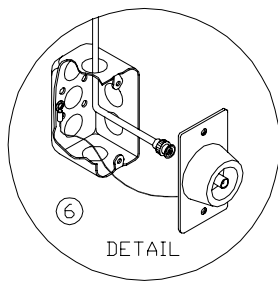

BASKETBALL 4-FACE SCOREBOARD, DUAL SCOREBOARD, SHOT CLOCK SET & CSS-2 SYSTEM		 NEVCO SCOREBOARD CO. GREENVILLE, ILLINOIS 62246	
DRAWN HW	DATE 10/25/00		DRAWING NO. C7976
		SHEET 1 OF 1