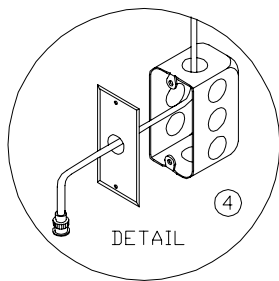

BASKETBALL 4-FACE SCOREBOARD, DUAL SCOREBOARD, SHOT CLOCK SET & CSS-2 SYSTEM		 NEVCO SCOREBOARD CO. GREENVILLE, ILLINOIS 62246	
DRAWN HW	DATE 10/25/00		DRAWING NO. C7976
		SHEET 1 OF 1