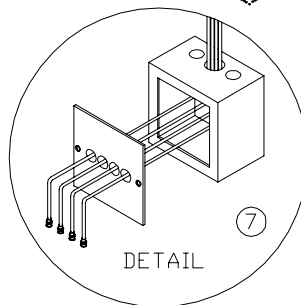

BASKETBALL 4-FACE SCOREBOARD, DUAL SCOREBOARD, SHOT CLOCK SET & CSS-2 SYSTEM		 NEVCO SCOREBOARD CO. GREENVILLE, ILLINOIS 62246	
DRAWN HW	DATE 10/25/00		DRAWING NO. C7976
		SHEET 1 OF 1