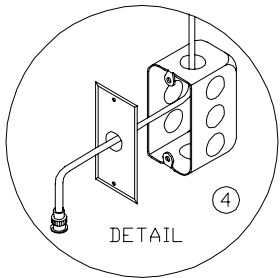

NOTES

1. WALL BOXES MUST BE EARTH GROUNDED TO THE SAME GROUND OR GUARANTEE IS VOID.
- ② CONTROL CABLE RG-58/U, 1/4" DIAMETER. IF ANY CABLE LENGTH EXCEEDS 500' CONTACT THE NEVCO FACTORY. CABLE VOLTAGE IS 5 VOLTS. FOR CONDUIT INSTALLATION: 1/2" CONDUIT REQUIRED
- ③ FOR ELECTRICAL POWER REQUIREMENTS OF EACH ITEM REFER TO OTHER DRAWINGS OR SPECIFICATIONS.
- ④ WALL BOX 4" x 2 1/8" x 2 1/8" W/COVER
- ⑤ CONTROL CABLE 25' W/CONNECTORS
- ⑥ WALL BOX 4" x 2 1/8" x 2 1/8" W/COVER

EXTRA ITEMS TO ORDER FROM NEVCO

- ② 009-0084 (3 EA.) LENGTHS REQUIRED

CERTAIN CONNECTORS, BOXES AND CABLES ARE FURNISHED WITH THE EQUIPMENT SHOWN. ONLY THE "EXTRA ITEMS" ARE NEEDED TO COMPLETE THIS SYSTEM.