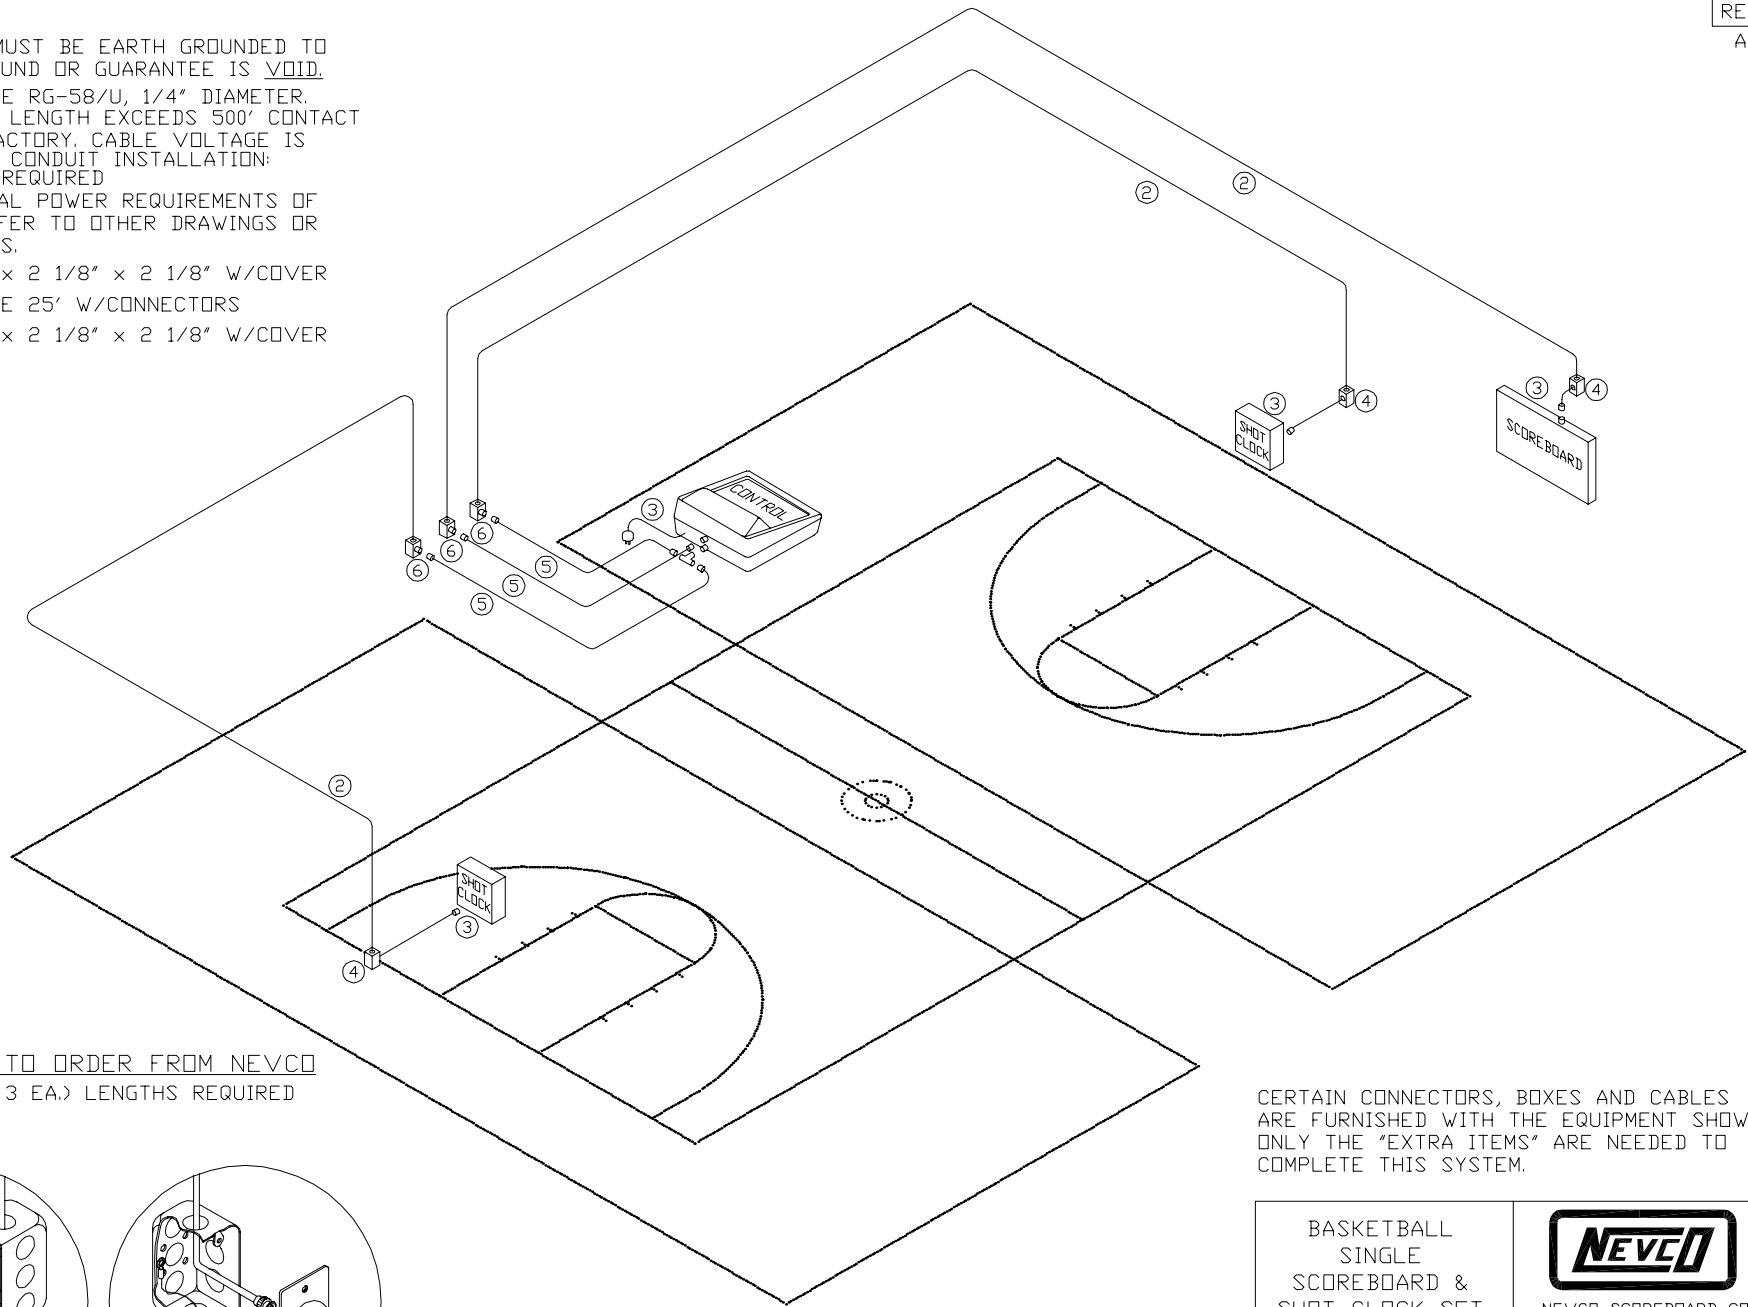

NOTES

1. WALL BOXES MUST BE EARTH GROUNDED TO THE SAME GROUND OR GUARANTEE IS VOID.
- ② CONTROL CABLE RG-58/U, 1/4" DIAMETER. IF ANY CABLE LENGTH EXCEEDS 500' CONTACT THE NEVCO FACTORY. CABLE VOLTAGE IS 5 VOLTS. FOR CONDUIT INSTALLATION: 1/2" CONDUIT REQUIRED
- ③ FOR ELECTRICAL POWER REQUIREMENTS OF EACH ITEM REFER TO OTHER DRAWINGS OR SPECIFICATIONS.
- ④ WALL BOX 4" x 2 1/8" x 2 1/8" W/COVER
- ⑤ CONTROL CABLE 25' W/CONNECTORS
- ⑥ WALL BOX 4" x 2 1/8" x 2 1/8" W/COVER

EXTRA ITEMS TO ORDER FROM NEVCO

- ② 009-0084 (3 EA.) LENGTHS REQUIRED

CERTAIN CONNECTORS, BOXES AND CABLES ARE FURNISHED WITH THE EQUIPMENT SHOWN. ONLY THE "EXTRA ITEMS" ARE NEEDED TO COMPLETE THIS SYSTEM.

BASKETBALL SINGLE SCOREBOARD & SHOT CLOCK SET SYSTEM		 NEVCO SCOREBOARD CO. GREENVILLE, ILLINOIS 62246
DRAWN HW		
DATE 3/31/92	SHEET 1 OF 1	