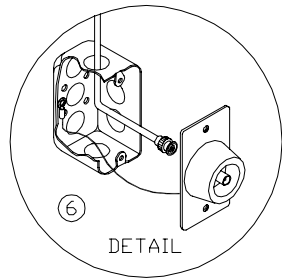

NOTES

1. WALL BOXES MUST BE EARTH GROUNDED TO THE SAME GROUND OR GUARANTEE IS VOID.
- ② CONTROL CABLE RG-58/U, 1/4" DIAMETER. IF ANY CABLE LENGTH EXCEEDS 500' CONTACT THE NEVCO FACTORY. CABLE VOLTAGE IS 5 VOLTS. FOR CONDUIT INSTALLATION: 1/2" CONDUIT REQUIRED
- ③ FOR ELECTRICAL POWER REQUIREMENTS OF EACH ITEM REFER TO OTHER DRAWINGS OR SPECIFICATIONS.
- ④ WALL BOX 4" x 2 1/8" x 2 1/8" W/COVER
- ⑤ CONTROL CABLE 25' W/CONNECTORS
- ⑥ WALL BOX 4" x 2 1/8" x 2 1/8" W/COVER

EXTRA ITEMS TO ORDER FROM NEVCO

- ② 009-0084 (3 EA.) LENGTHS REQUIRED

CERTAIN CONNECTORS, BOXES AND CABLES ARE FURNISHED WITH THE EQUIPMENT SHOWN. ONLY THE "EXTRA ITEMS" ARE NEEDED TO COMPLETE THIS SYSTEM.