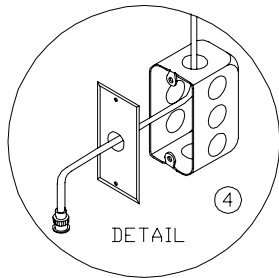

NOTES

1. WALL BOXES MUST BE EARTH GROUNDED TO THE SAME GROUND OR GUARANTEE IS VOID.
2. CONTROL CABLE RG-58/U, 1/4" DIAMETER. IF ANY CABLE LENGTH EXCEEDS 500' CONTACT THE NEVCO FACTORY. CABLE VOLTAGE IS 5 VOLTS. FOR CONDUIT INSTALLATION: 1/2" CONDUIT REQUIRED
3. FOR ELECTRICAL POWER REQUIREMENTS OF EACH ITEM REFER TO OTHER DRAWINGS OR SPECIFICATIONS.
4. WALL BOX 4" x 2 1/8" x 2 1/8" W/COVER
5. CONTROL CABLE 25' W/CONNECTORS
6. WALL BOX 4" x 2 1/8" x 2 1/8" W/COVER

EXTRA ITEMS TO ORDER FROM NEVCO

2. 009-0084 ( 4 EA.) LENGTHS REQUIRED

CERTAIN CONNECTORS, BOXES AND CABLES ARE FURNISHED WITH THE EQUIPMENT SHOWN. ONLY THE "EXTRA ITEMS" ARE NEEDED TO COMPLETE THIS SYSTEM.