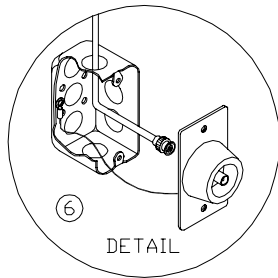

NOTES

1. WALL BOXES MUST BE EARTH GROUNDED TO THE SAME GROUND OR GUARANTEE IS VOID.
2. CONTROL CABLE RG-58/U, 1/4" DIAMETER. IF ANY CABLE LENGTH EXCEEDS 500' CONTACT THE NEVCO FACTORY. CABLE VOLTAGE IS 5 VOLTS. FOR CONDUIT INSTALLATION: 1/2" CONDUIT REQUIRED
3. FOR ELECTRICAL POWER REQUIREMENTS OF EACH ITEM REFER TO OTHER DRAWINGS OR SPECIFICATIONS.
4. WALL BOX 4" x 2 1/8" x 2 1/8" W/COVER
5. CONTROL CABLE 25' W/CONNECTORS
6. WALL BOX 4" x 2 1/8" x 2 1/8" W/COVER

EXTRA ITEMS TO ORDER FROM NEVCO

2. 009-0084 ( 4 EA.) LENGTHS REQUIRED

CERTAIN CONNECTORS, BOXES AND CABLES ARE FURNISHED WITH THE EQUIPMENT SHOWN. ONLY THE "EXTRA ITEMS" ARE NEEDED TO COMPLETE THIS SYSTEM.