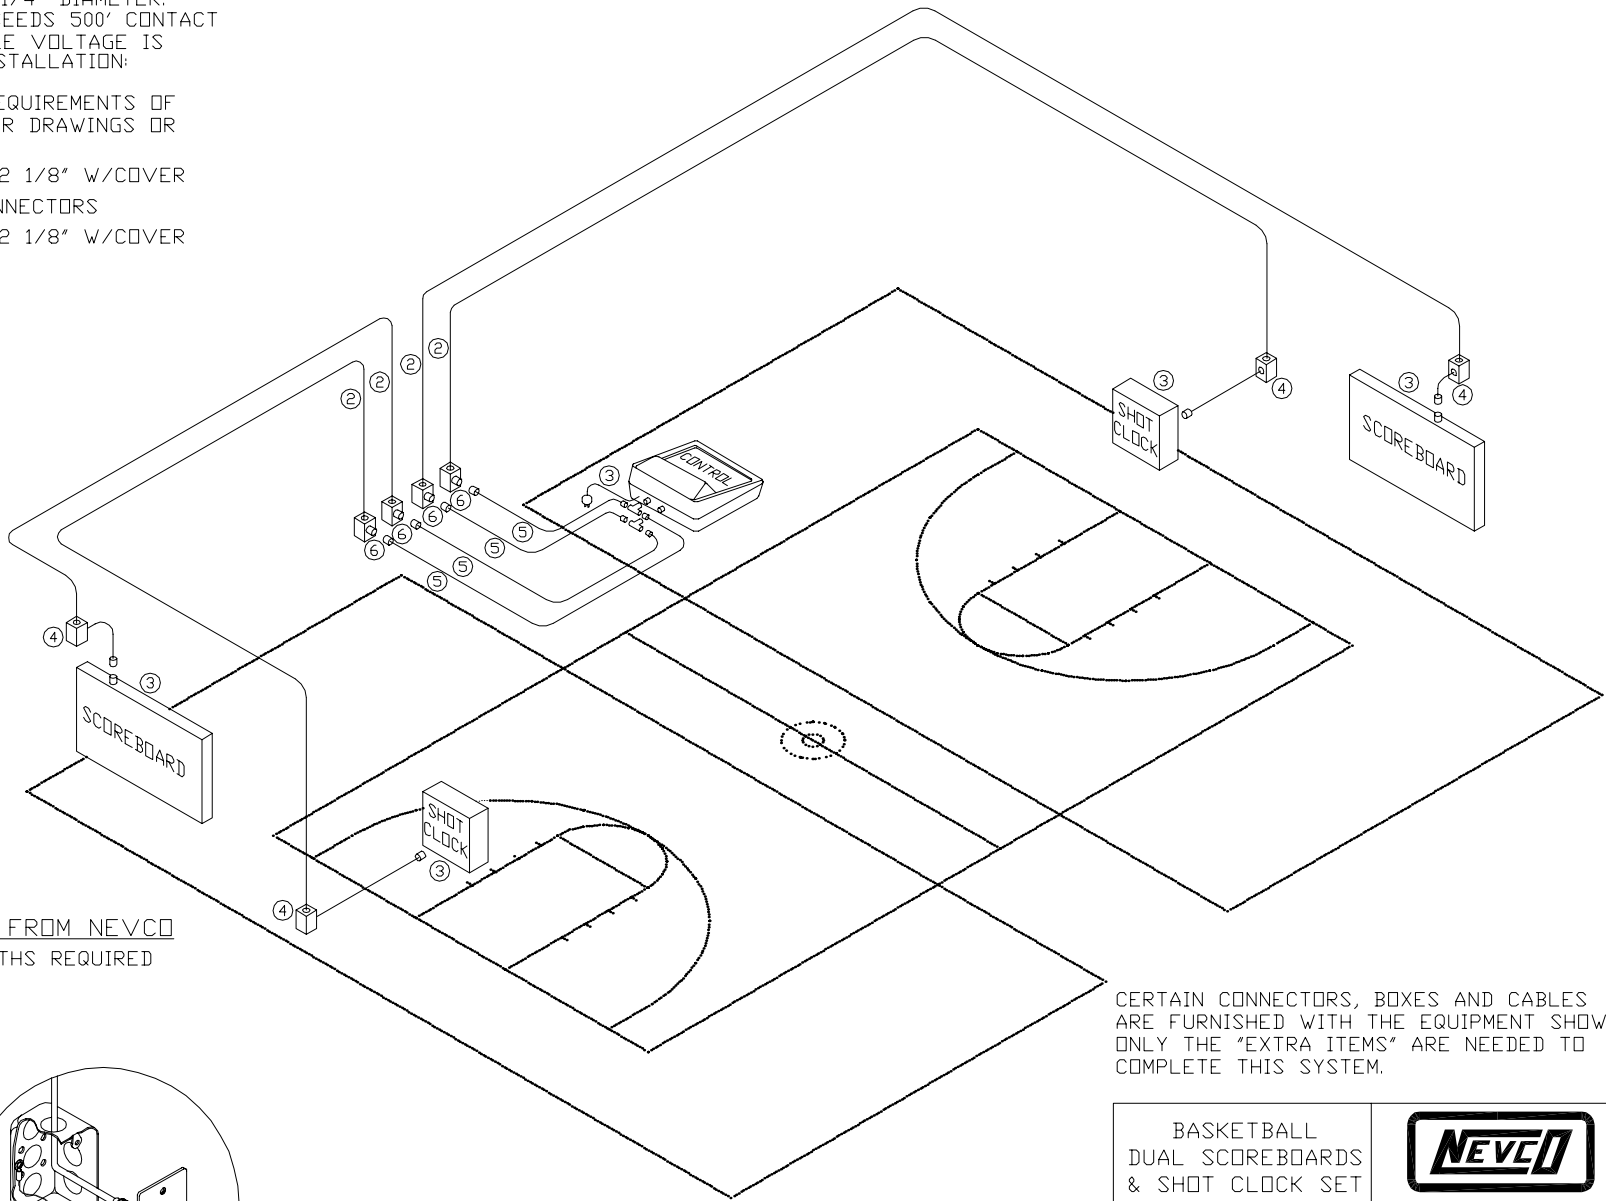

NOTES

1. WALL BOXES MUST BE EARTH GROUNDED TO THE SAME GROUND OR GUARANTEE IS VOID.
2. CONTROL CABLE RG-58/U, 1/4" DIAMETER. IF ANY CABLE LENGTH EXCEEDS 500' CONTACT THE NEVCO FACTORY. CABLE VOLTAGE IS 5 VOLTS. FOR CONDUIT INSTALLATION: 1/2" CONDUIT REQUIRED
3. FOR ELECTRICAL POWER REQUIREMENTS OF EACH ITEM REFER TO OTHER DRAWINGS OR SPECIFICATIONS.
4. WALL BOX 4" x 2 1/8" x 2 1/8" W/COVER
5. CONTROL CABLE 25' W/CONNECTORS
6. WALL BOX 4" x 2 1/8" x 2 1/8" W/COVER

EXTRA ITEMS TO ORDER FROM NEVCO

2. 009-0084 ( 4 EA.) LENGTHS REQUIRED

CERTAIN CONNECTORS, BOXES AND CABLES ARE FURNISHED WITH THE EQUIPMENT SHOWN. ONLY THE "EXTRA ITEMS" ARE NEEDED TO COMPLETE THIS SYSTEM.

BASKETBALL DUAL SCOREBOARDS & SHOT CLOCK SET SYSTEM		 NEVCO SCOREBOARD CO. GREENVILLE, ILLINOIS 62246
DRAWN HW	DATE 3/31/92	SHEET 1 OF 1